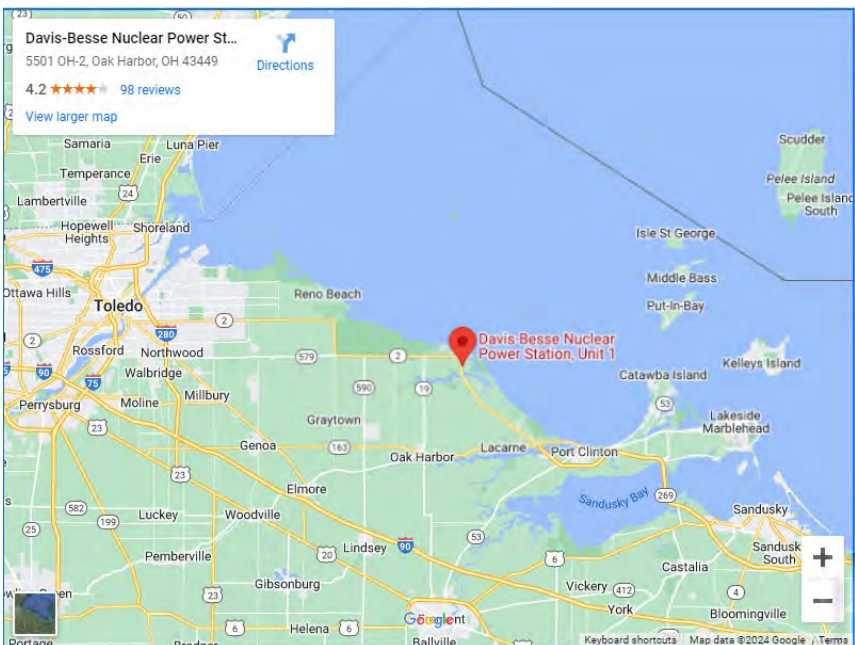

Davis-Besse Nuclear Power Station
5501 N. St Rt 2, Oak Harbor, OH 43449

Camp Sabroske
4405 W Toussaint North Rd, Oak Harbor, OH 43449